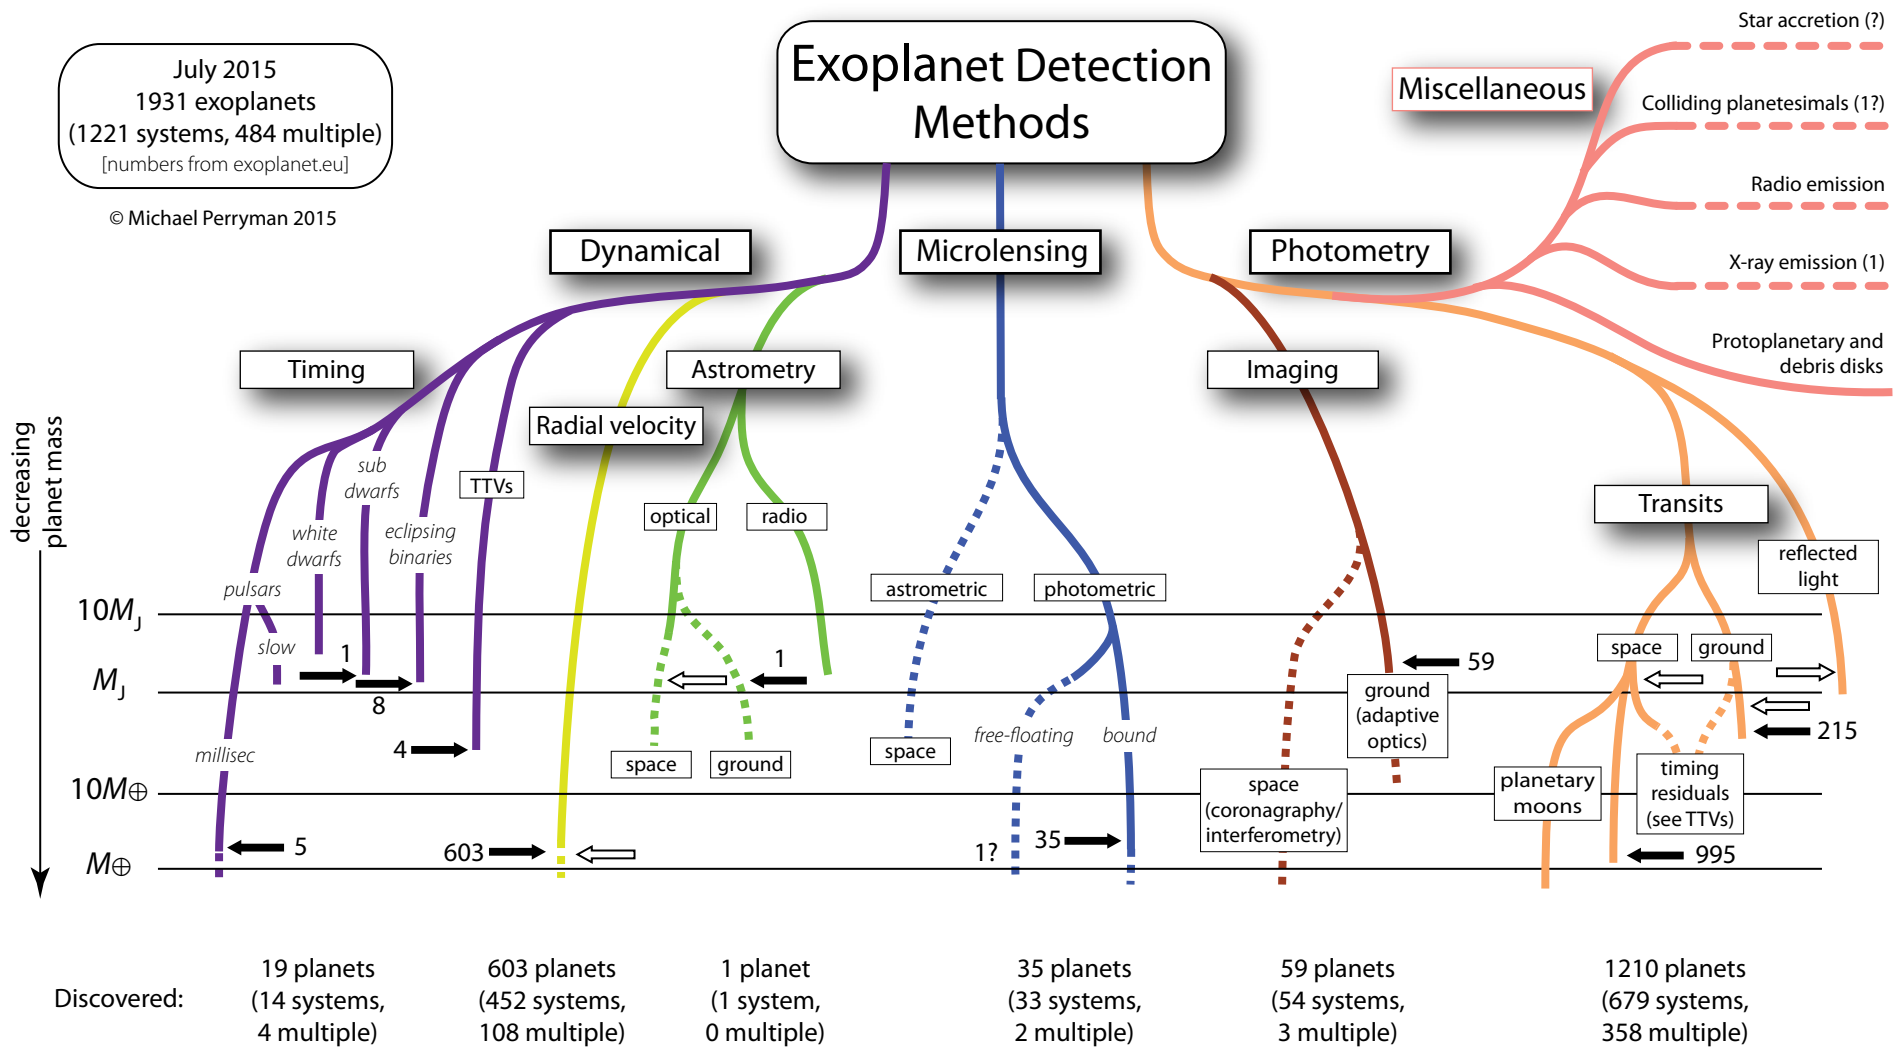

July 2015  
 1931 exoplanets  
 (1221 systems, 484 multiple)  
 [numbers from exoplanet.eu]

© Michael Perryman 2015

# Exoplanet Detection Methods

— existing capability

..... projected (10-20 yr)

n = planets known

→ discoveries

⇒ follow-up detections